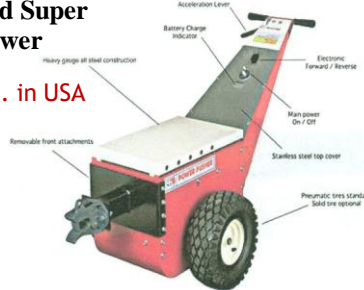

### Dovey Power Pusher

and Super Power

Mfg. in USA

The Power Pusher and Super Power Pusher were originally designed to move immobilized vehicles. Their raw power allows them to move most anything, up to 250,000 pounds, around your plant. Each is supplied with Heavy Duty marine batteries, and comes with a number of optional pulling/towing devices for front mounting.