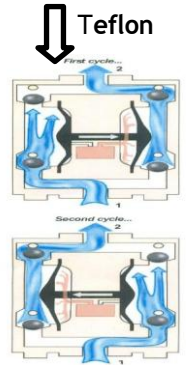

Shown above: Model IP (2 sizes available); Shown on right: Model VP (3 sizes available), for wall or side mount. Mfg. in Sweden