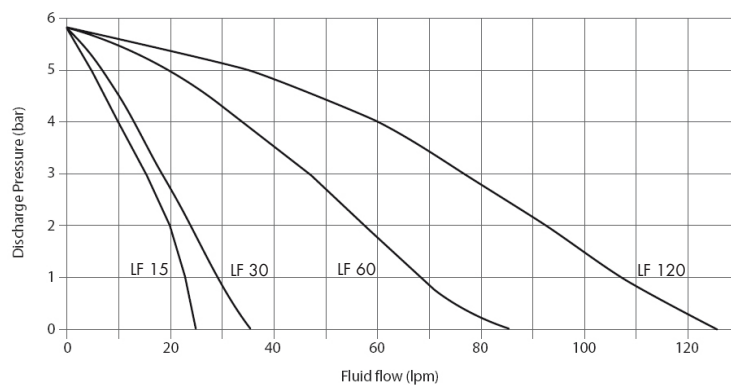

Capacity normal LF

Your authorized Kelva distributor is:
Dovey Corp, Anderson, IN
Phone (800) 457-2576

Your Dovey Area Manager is:
Gary Lovelace & Associates, Pensacola, FL
Office (850) 469-9708 - Cell (850) 206-3823
E-Mail: gelgas@bellsouth.net
Web Site: www.corrugatedonline.net

07 Kelva LF Pump Flyer 2018