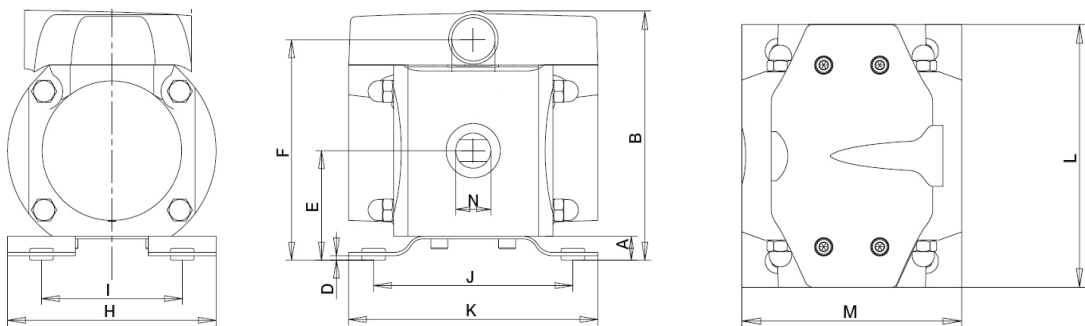

* number stands for liters/min

OVERALL DIMENSIONS

| Size | B | I | J | L | M | N |
|-------|-----|-----|-------|-----|-----|--------|
| LF15 | 145 | 101 | 118 | 147 | 123 | 1/4" |
| LF30 | 145 | 101 | 118 | 147 | 123 | 1/2" |
| LF60 | 164 | 101 | 118 | 147 | 141 | 3/4" |
| LF120 | 210 | 134 | 148,5 | 170 | 184 | 1 1/4" |