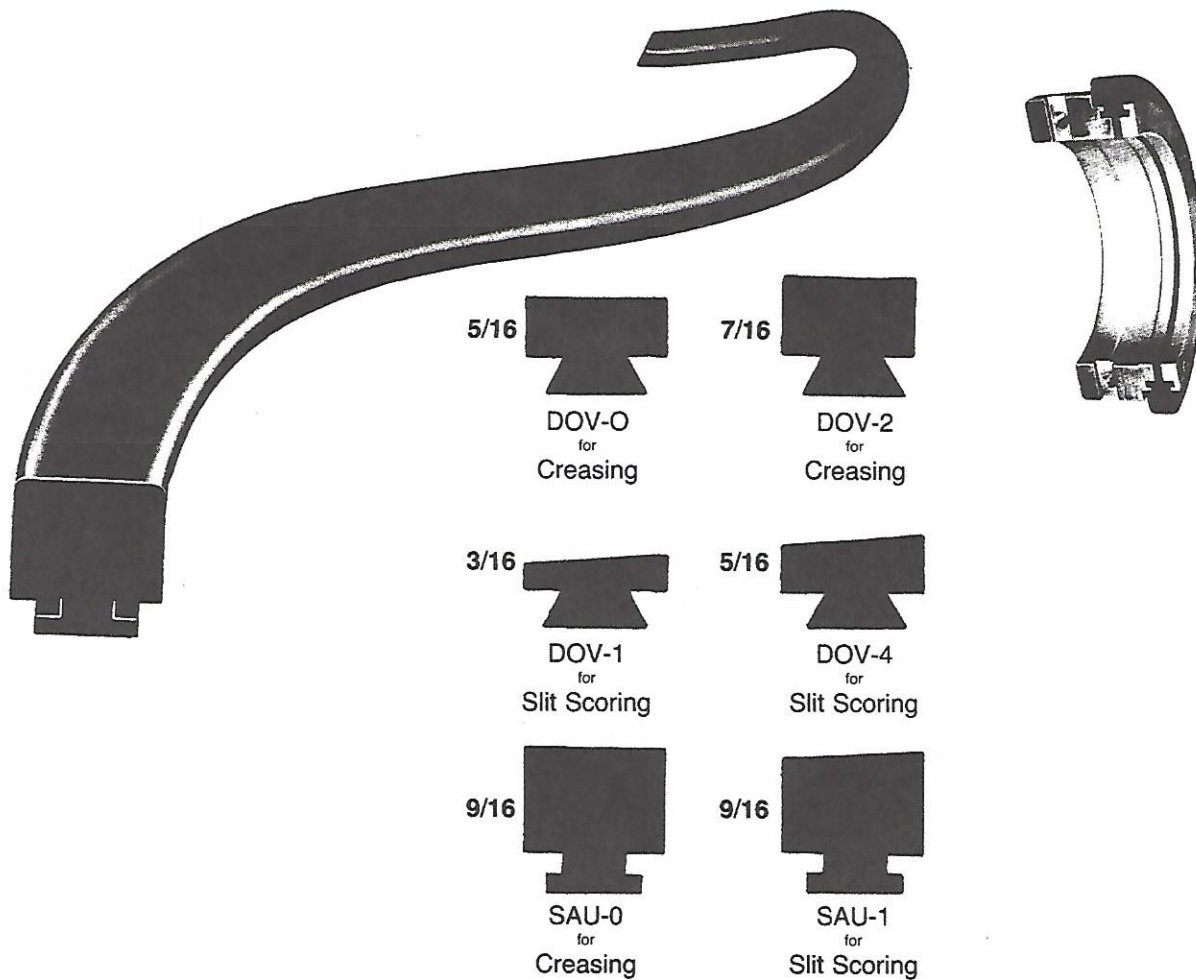

DOVEY CORPORATION

P.O. Box 2249 – 3220 W. 25th. St.

Anderson, IN 46018 www.dovey.us

Ph.# 800-457-2576 ** Fax.# 888-649-2576

DOVEY EXTRUDED SCORE INSERT....

FOR DOVEY, CORFINE AND SAUER SCORE HEADS.

Eliminates the splitting of liners!

- Saves keeping spare inserts for different O.D. score heads.
- Stops liner splitting because durometer is a constant and stable 83-A.
- DOV-0 and DOV-1 supplied by the foot, no minimum. The other parts are 44" rings.
- Completely priced and shipped ex stock.
- For more info please contact us at the above number.