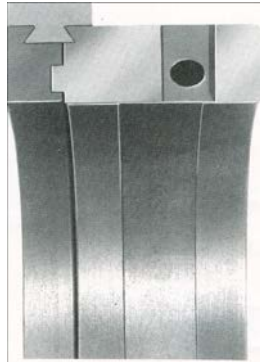

# MALE AND FEMALE STEEL TO URETHANE CREASERS

- Manufactured from high quality ductile castings for long life.
- Setup on shaft made quick and easy but loosening only one bolt.
- Heads supplied with std. socket heads cap screws 7/16-14.
- A variety of male profiles available.