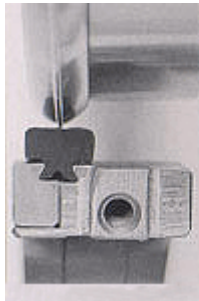

# MALE AND FEMALE STEEL TO URETHANE CREASERS

- Manufactured from high quality ductile castings for long life.
- Setup on shaft made quick and easy but loosening only one bolt.
- Heads supplied with std. socket heads cap screws 7/16-14.
- A variety of male profiles available.