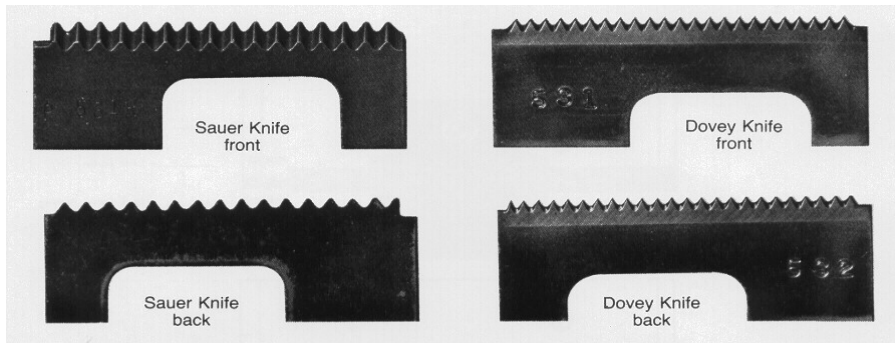

# Dovey Center Bevelled Stitch Tab Knives

Manufactured by: Dovey Corporation  
Anderson, IN, (800) 457-2576

## Custom Sizes Available

C

<u>DOVEY NUMBER</u>	<u>COLOR</u>	<u>HEIGHT</u>	<u>LENGTH</u>	<u>PRICE</u>
1886	GREEN	.800	1.625	\$1.65
1887	RED	.875	1.625	\$1.65
1888	BLACK	1.050	1.625	\$1.65
1889	YELLOW	1.062	1.625	\$1.65
531	GREEN	.800	2.125	\$1.65
532	RED	.875	2.125	\$1.65
533	BLACK	.937	2.125	\$1.65
534	YELLOW	1.062	2.125	\$1.65

## THE DOVEY Center Bevel STITCH TAB KNIFE

Here are two different Stitch Tab Knives, **ONE**, which will improve your tab cutting tremendously!

The **DOVEY** Stitch Tab Knife is a **CENTER BEVEL** blade and **requires far less pressure in cutting**, which **increase the life of your anvil cover!**

No need to worry about left or right hand knives, as the **DOVEY KNIFE** is notched at both ends and can be used in either direction.

The **DOVEY** knife is produced with **12 teeth per inch**, so it cuts cleaner and strips more efficiently. It is hardened to 40 Rockwell