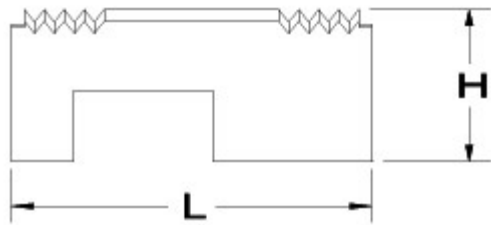

## Custom Sizes Available

C

<u>DOVEY NUMBER</u>	<u>COLOR</u>	<u>HEIGHT</u>	<u>LENGTH</u>	<u>PRICE</u>
1886	GREEN	.800	1.625	\$1.65
1887	RED	.875	1.625	\$1.65
1888	BLACK	1.050	1.625	\$1.65
1889	YELLOW	1.062	1.625	\$1.65
531	GREEN	.800	2.125	\$1.65
532	RED	.875	2.125	\$1.65
533	BLACK	.937	2.125	\$1.65
534	YELLOW	1.062	2.125	\$1.65

No need to worry about left or right hand knives, as the **DOVEY KNIFE** is notched at both ends and can be used in either direction.

The **DOVEY** knife is produced with **12 teeth per inch**, so it cuts cleaner and strips more efficiently. It is hardened to 40 Rockwell