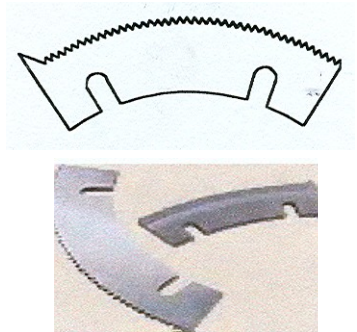

For more information call your sales rep/
Gary Lovelace
(850) 206-3823
Or E-Mail me at
gary@corrugatedonline.net