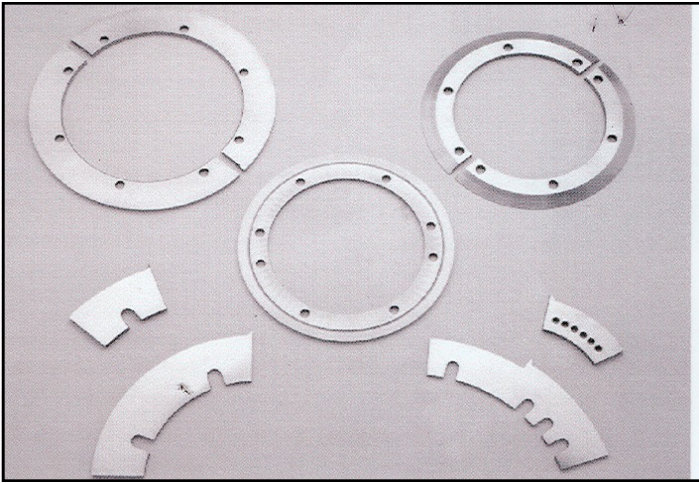

Wagner Industries, Ph. 800-874-1998

Trim Knife & Slotter Reconditioning

1/4" & 3/8" Male Slotters

Length	Weld & Recondition	Tips W & R
2"	\$ 9.40	\$10.50
3"	10.50	11.15
4"	11.00	11.45
5"	11.45	12.05
6"	12.35	14.40
7"	13.30	15.10
8"	14.35	15.75
9"	15.40	16.60
10"	16.60	17.80
11"	17.75	19.20
12"	19.35	20.50

Larger size prices, call Wagner, 800-874-1998
 Male Slotter w/radius is \$2.45 add., 2nd tip, \$1.05

Throughout our 43+ years, techniques innovated by Wagner industries and the materials we have developed have made this one of the best ways to improve box quality and reduce costs, especially in today's market. **Reconditioned Parts cost about 1/3rd of new parts and should last as long as originals. Satisfaction guaranteed or your money back.**

Larger size prices, call Wagner, 800-874-1998

Trim Knives*

Size	Weld & Recond.
4" - 4.9375"	\$11.70
5" - 5.9375"	13.55
6" - 6.9375"	14.15 -
7" - 7.9375"	15.50
8" - 8.9375"	16.55
9" - 9.9375"	17.85
10" - 10.50"	20.95
10.625" - 11.50"	22.00
11.625" - 12.9375"	23.45
13" - 13.9375"	27.00
14" - 15.9375"	35.05
16" - 17.9375"	44.10
18" - 22"	58.20
22.125" - 24"	76.65

Female Slotters*

Size	Weld & Recond.
4" - 4.9375"	\$13.00
5" - 5.9375"	16.40
6" - 6.9375"	17.30
7" - 7.9375"	19.60
8" - 8.9375"	20.30
9" - 9.9375"	21.30
10" - 10.50"	25.20
10.625" - 11.50"	27.75
11.625" - 12.9375"	29.70
13" - 13.9375"	31.00
14" - 15.9375"	37.70
16" - 17.9375"	48.10
18" - 22"	72.45